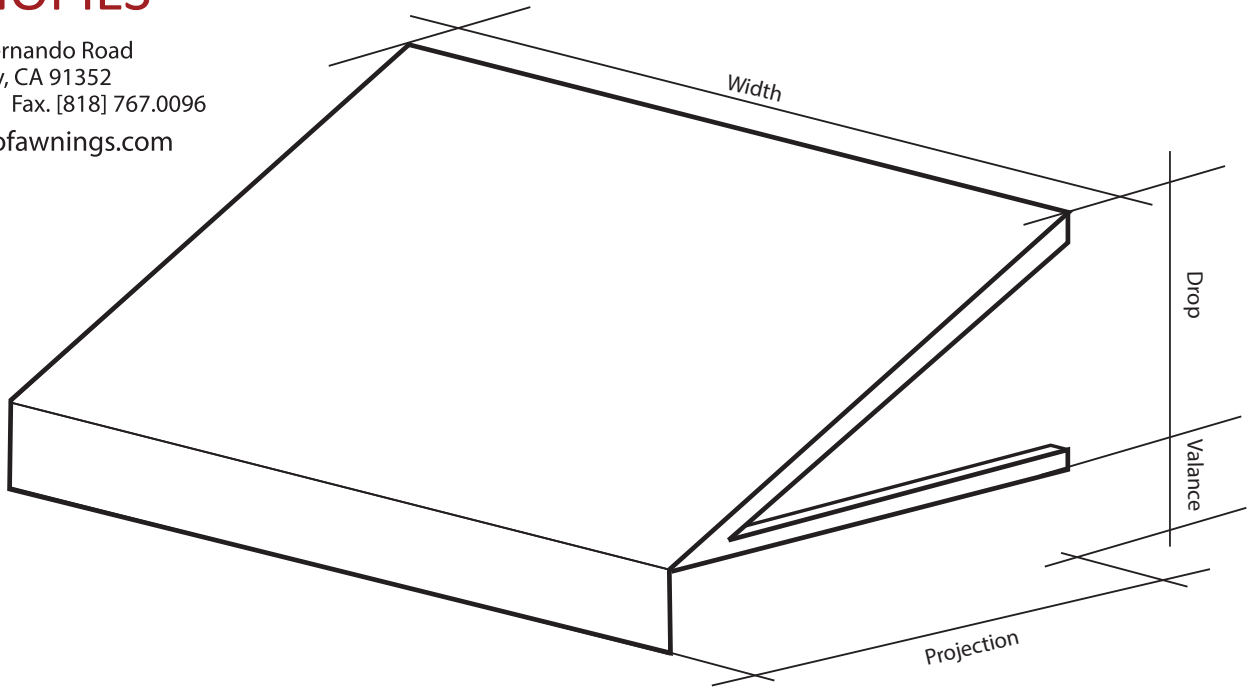

**WORLD OF  
AWNINGS  
& CANOPIES**

7830 San Fernando Road  
Sun Valley, CA 91352  
Tel. [818] 767.0095 Fax. [818] 767.0096  
www.aworldofawnings.com

**Popular Valance Styles**

- |  |                                      |  |
|--|--------------------------------------|--|
| <input type="checkbox"/> Small Wave    | <input type="checkbox"/> Parisian    | <input type="checkbox"/> Small Regency |
| <input type="checkbox"/> Large Regency | <input type="checkbox"/> Ritz        | <input type="checkbox"/> Egyptian Key  |
| <input type="checkbox"/> Greek Key     | <input type="checkbox"/> Continental | <input type="checkbox"/> Contemporary  |
| <input type="checkbox"/> Large Wave    | <input type="checkbox"/> Roman Key   | <input type="checkbox"/> Waldorf       |

Width: \_\_\_\_\_  
 Drop: \_\_\_\_\_  
 Projection: \_\_\_\_\_  
 Valance: \_\_\_\_\_

Please fill the information and submit it by FAX @ (818) 767-0096

Date:	Phone:	Fax:
Name:		
Company:		
Project:		
Address:		