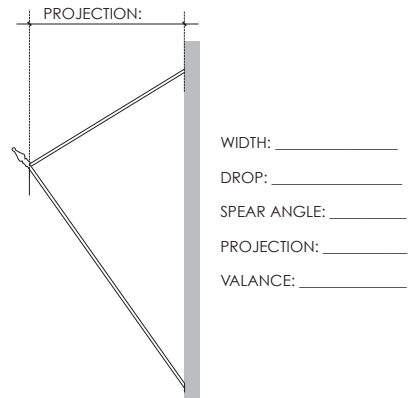

WORLD OF AWNINGS & CANOPIES

7830 San Fernando Road
Sun Valley, CA 91352
Tel. [818] 767.0095 Fax. [818] 767.0096
www.aworldofawnings.com

Spear Styles with rigid Valance

FRONT VIEW

SIDE VIEW:

Spear Styles:

Style 01 - 8"
45-671-1

Style 02 - 8"
13-122-A1

Style 03 - 6"
45-8832-Y

Style 04 - 5"
45-1533

Style 05 - 8"
10-6004-1

Style 06 - 5"
45-671-34

Style 07 - 5 3/4"
45-270-34

Style 08 - 5 1/2"
10-6004-1C

Style 09 - 5 1/4"
45-8832