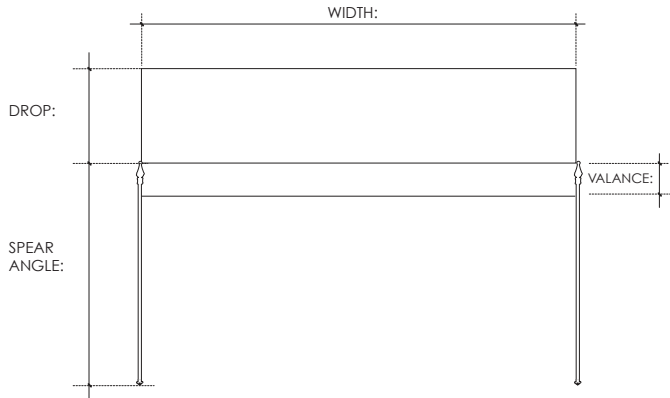

WORLD OF AWNINGS & CANOPIES

7830 San Fernando Road
Sun Valley, CA 91352
Tel. [818] 767.0095 Fax. [818] 767.0096
www.aworldofawnings.com

Spear Styles with rigid Valance

FRONT VIEW

SIDE VIEW:

Spear Styles:

Style 01 - 8"
45-671-1

Style 02 - 8"
13-122-A1

Style 03 - 6"
45-8832-Y

Style 04 - 5"
45-1533

Style 05 - 8"
10-6004-1

Style 06 - 5"
45-671-34

Style 07 - 5 3/4"
45-270-34

Style 08 - 5 1/2"
10-6004-1C

Style 09 - 5 1/4"
45-8832