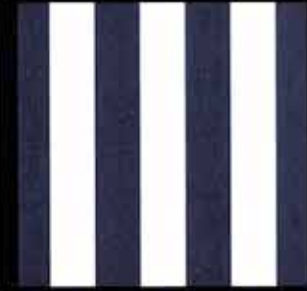

Beaufort Classic
4982-0000
7.47" (18.97 cm) Repeat
The Mayfield® Collection