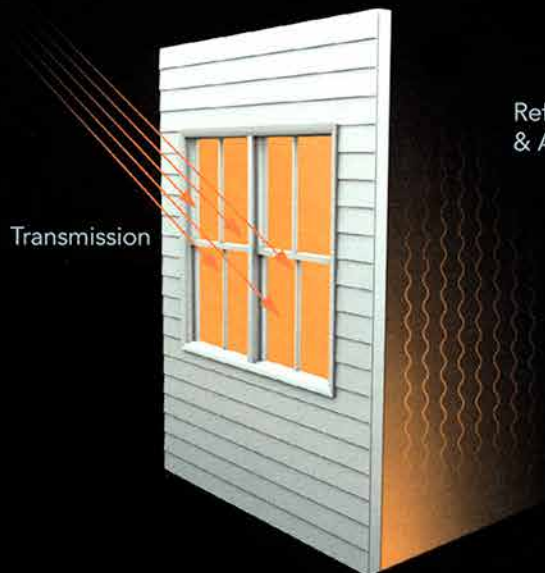

Reduce your energy costs with Sunbrella shade fabrics. An awning will keep your energy costs down by blocking the sun's heat in warmer months. The American Society of Heating, Refrigeration and Air-Conditioning Engineers has shown that an awning can reduce solar heat gain by 55-65% on southern-facing windows and 72-77% on western exposures reducing home cooling energy consumption by up to 60%.

Without an awning