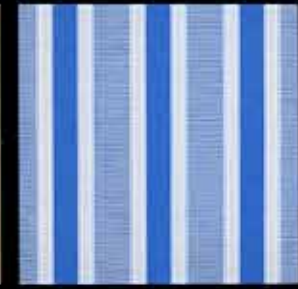

Baycrest Pacific
4993-0000
8.94" (22.71 cm) Repeat
Signature Series