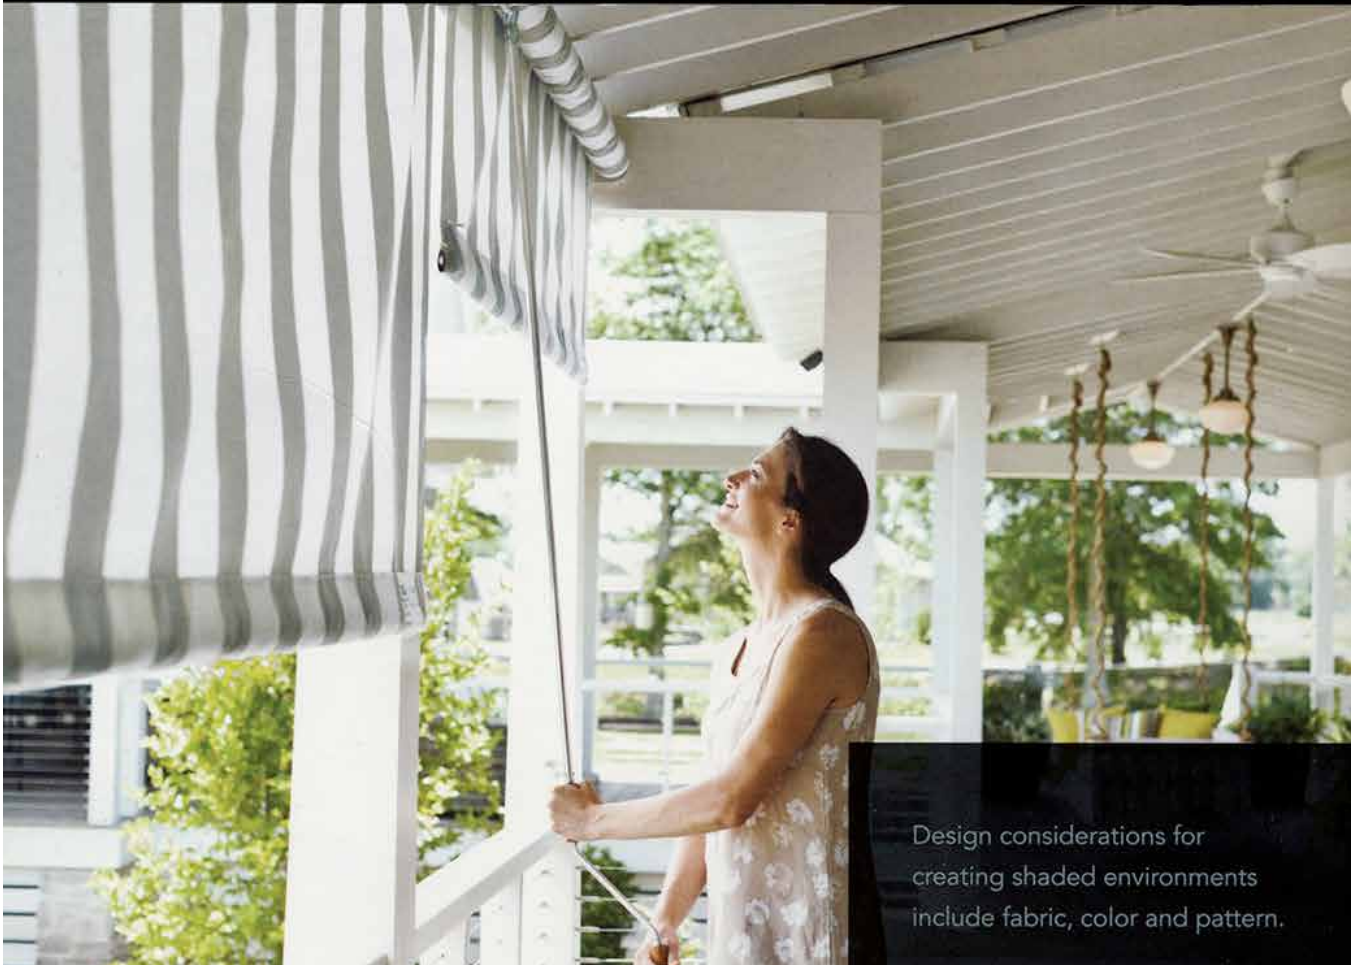

Design considerations for creating shaded environments include fabric, color and pattern.