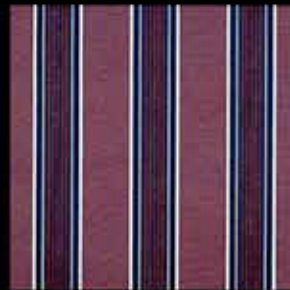

Plum Fancy
4909-0000
9.2" (23.37 cm) Repeat
Signature Series