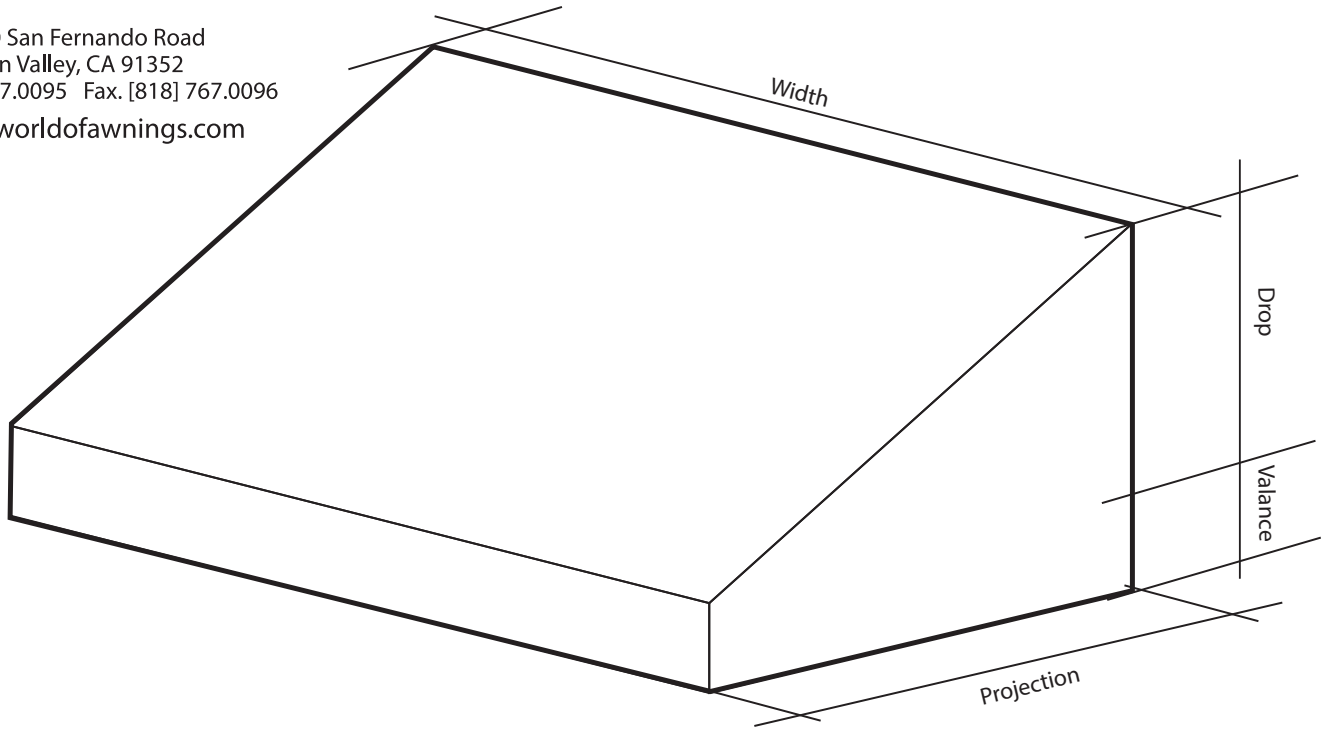

**WORLD OF  
AWNINGS  
& CANOPIES**

7830 San Fernando Road  
Sun Valley, CA 91352  
Tel. [818] 767.0095 Fax. [818] 767.0096  
www.aworldofawnings.com

**Popular Valance Styles**

- |  |                                      |  |
|--|--------------------------------------|--|
| <input type="checkbox"/> Small Wave    | <input type="checkbox"/> Parisian    | <input type="checkbox"/> Small Regency |
| <input type="checkbox"/> Large Regency | <input type="checkbox"/> Ritz        | <input type="checkbox"/> Egyptian Key  |
| <input type="checkbox"/> Greek Key     | <input type="checkbox"/> Continental | <input type="checkbox"/> Contemporary  |
| <input type="checkbox"/> Large Wave    | <input type="checkbox"/> Roman Key   | <input type="checkbox"/> Waldorf       |

Width: \_\_\_\_\_  
 Drop: \_\_\_\_\_  
 Projection: \_\_\_\_\_  
 Valance: \_\_\_\_\_

Please fill the information and submit it by FAX @ (818) 767-0096

Date:	Phone:	Fax:
Name:		
Company:		
Project:		
Address:		