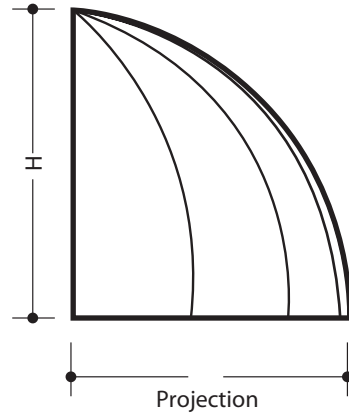

Width

FRONT VIEW

TOP VIEW

Projection

SIDE VIEW

Continental

Contemporary

Large Wave

Roman Key

Waldorf

Height: \_\_\_\_\_

Width: \_\_\_\_\_

Projection: \_\_\_\_\_