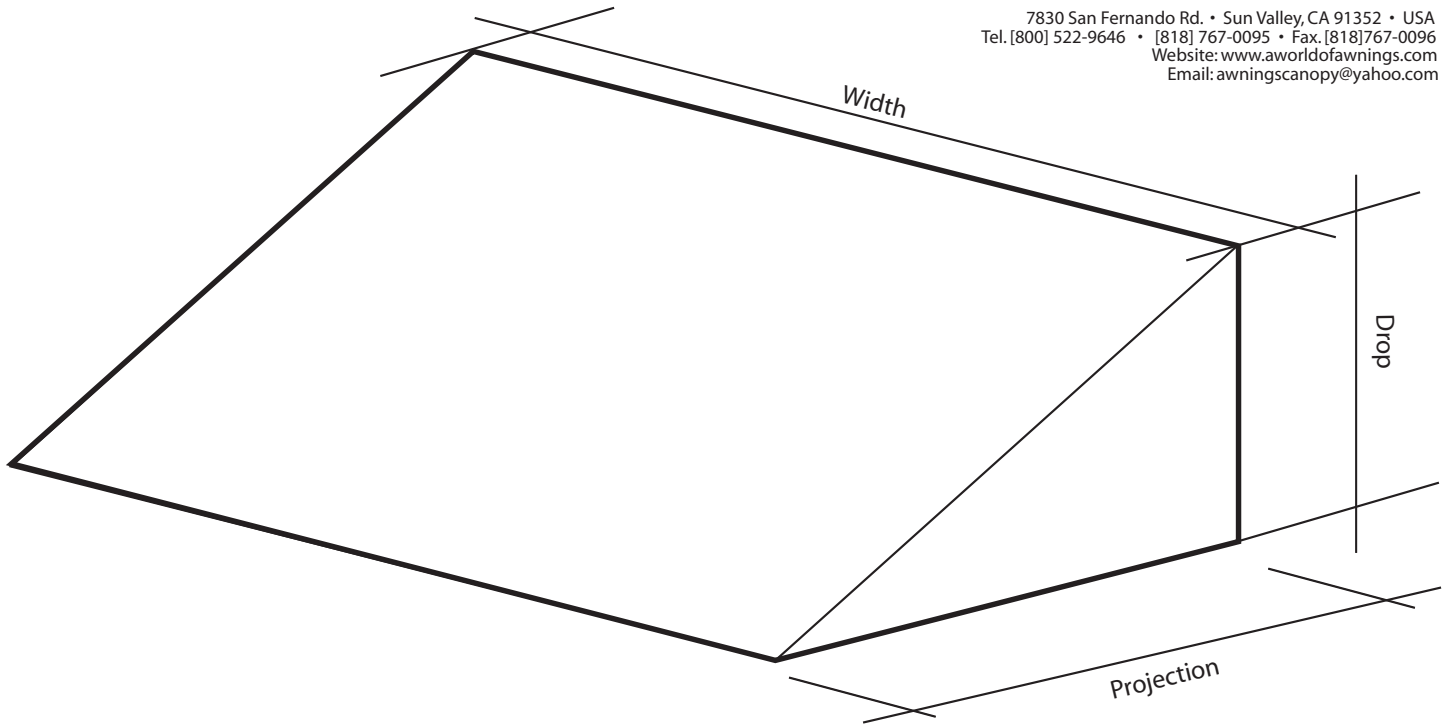

Popular Valance Styles

☐ Small Wave	☐ Parisian	☐ Small Regency
☐ Large Regency	☐ Ritz	☐ Egyptian Key
☐ Greek Key	☐ Continental	☐ Contemporary
☐ Large Wave	☐ Roman Key	☐ Waldorf

Width: _____
Drop: _____
Projection: _____
Valance: _____

Please fill the information and submit it by FAX @ (818) 767-0096

Date:	Phone:	Fax:
Name:		
Company:		
Project:		
Address: