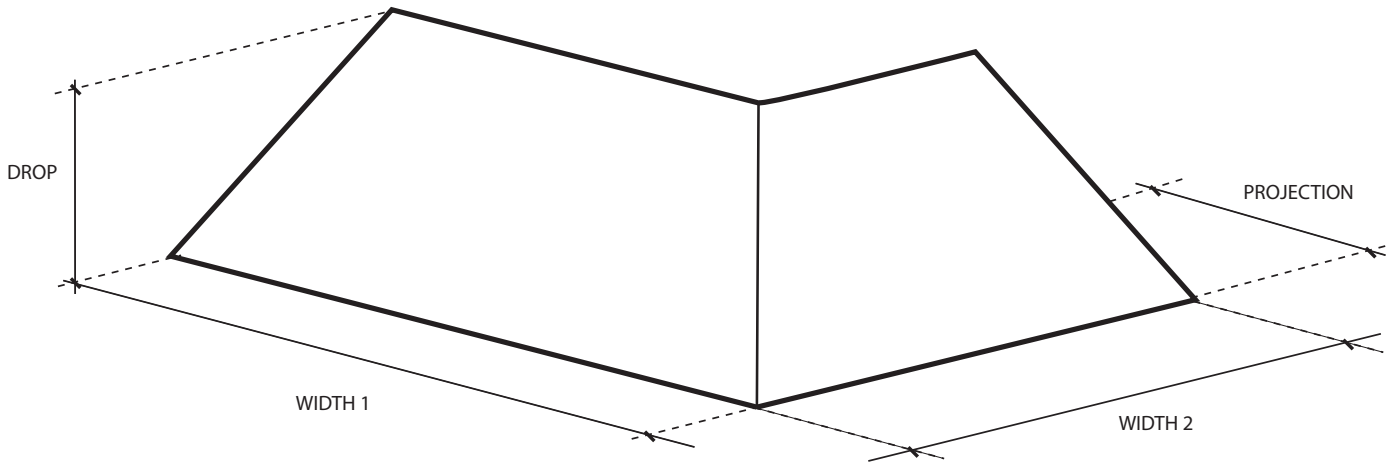

Popular Valance Styles

☐ Small Wave	☐ Parisian	☐ Small Regency
☐ Large Regency	☐ Ritz	☐ Egyptian Key
☐ Greek Key	☐ Continental	☐ Contemporary
☐ Large Wave	☐ Roman Key	☐ Waldorf

Width 1: _____
Width 2: _____
Drop: _____
Projection: _____
Valance: _____

Please fill the information and submit it by FAX @ (818) 767-0096

Date:	Phone:	Fax:
Name:		
Company:		
Project:		
Address: